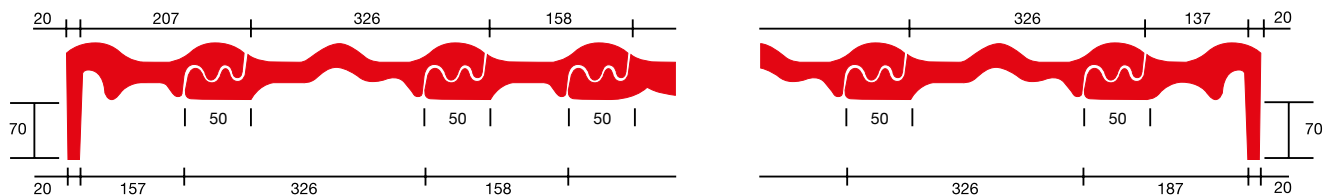

DS5 Technical details:

Length	599 mm
Width	376 mm
Gauge	440-540 mm
Cov' Width (mm)	326 ± 2.0
Min' roof pitch*	10°
No. of tiles per m ²	6
Weight per tile	6.6 kg
Weight per m ² (min.)	40.8 kg
Battens per m ² (min)	2.0 - 2.3
Batten size (mm)	50 x 25
Tile nails (alloy)	Clipped

Covering width dimensions with cloaked verge tiles

covering width left hand verge cloaked tile = 207mm
 covering width left hand verge double roll tile = 254mm
 covering width half tile = 158mm

covering width right hand verge cloaked tile = 137mm