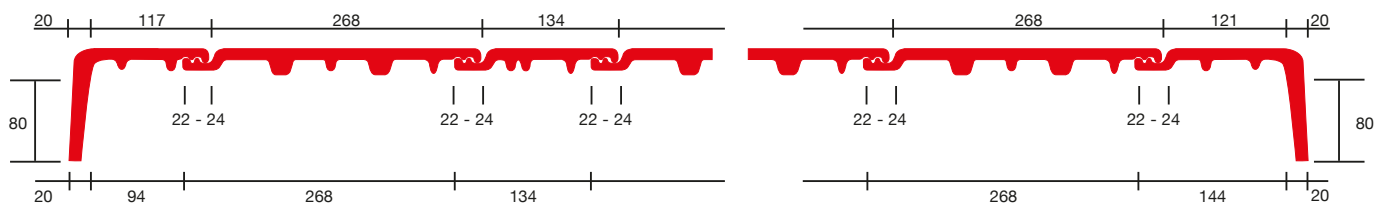

* Please consult Crest for roof pitches between 22° - 15°

Fittings:

A wide choice of fittings are available including these below

S9 Air ventilation tile

S9 Left hand verge tile

S9 Half tile (handed)

S9 Tapered ridge tile
(2.6 per m)

The S9 range of colours:

S9 Natural Red (201)

S9 Red Brown engobe (202)

S9 Heritage Black (203)

S9 Slate Grey (225)

S9 Toscana (228)

S9 Black Gloss Engobe (218)

30
Year
Guarantee

Covering width dimensions

left hand cloaked verge tile = 117 mm
left hand verge tile = 292 mm

right hand cloaked verge tile = 121 mm

For more information on our clay S9 tiles or to order a sample call us on **01430 432667**